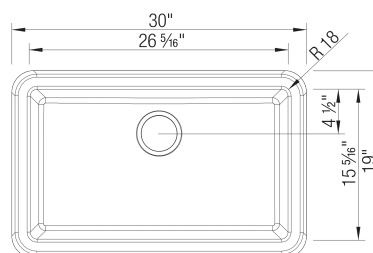

IKON 30 SILGRANIT

Design and Planning Tips

- Min cabinet size: 33 in
- Bowl depth: 9-1/4" in (235.0 mm)

What is included:

Installation instructions

Cabinet template

Limited Lifetime Warranty

Apron front installation only

Minimum cabinet size: 33"

Cut-out Dimensions: custom installation. Use sink as template

Sink Bowl Dimensions:

Sink Bowl Length (left-to-right): 26.31"

Sink Bowl Width (front-to-back): 15.31"

Sink Bowl Depth: 9.25"

Apron Front Depth: 10"

Drain hole compatible with 3.5" strainers or waste flanges

To protect from damage, this model must be shipped on a pallet. (Cannot be shipped UPS)

Codes/Standards: CSA B45.8-18/IAPMO Z403-2018