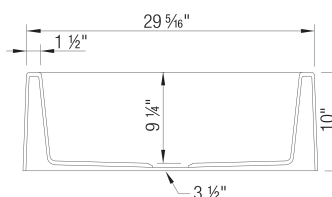

Optional Accessories

3-in-1 Basket Strainer	441231
Beech Cutting Board	235010
3-in-1 Disposal Flange	441232

Warranty

BLANCO offers a limited lifetime warranty on all sinks and faucets, as well as a one-year warranty on all custom accessories.

Code/Standards Compliance

BLANCO sinks and faucets are third-party tested and certified to standards and listed by applicable certification bodies. For more information on individual product listings, contact our office or listing organization.

View our how-to videos to learn more about installing and caring for BLANCO products:

<https://www.blanco.com/us-en/service/how-to-videos/how-to-videos-for-sinks/>