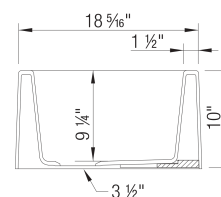

Optional Accessories

3-in-1 Basket Strainer	441231
Beech Cutting Board	235010
3-in-1 Disposal Flange	441232

Warranty

BLANCO offers a limited lifetime warranty on all sinks and faucets, as well as a one-year warranty on all custom accessories.

Code/Standards Compliance

BLANCO sinks and faucets are third-party tested and certified to standards and listed by applicable certification bodies. For more information on individual product listings, contact our office or listing organization.

View our how-to videos to learn more about installing and caring for BLANCO products:

<https://www.blanco.com/us-en/service/how-to-videos/how-to-videos-for-sinks/>